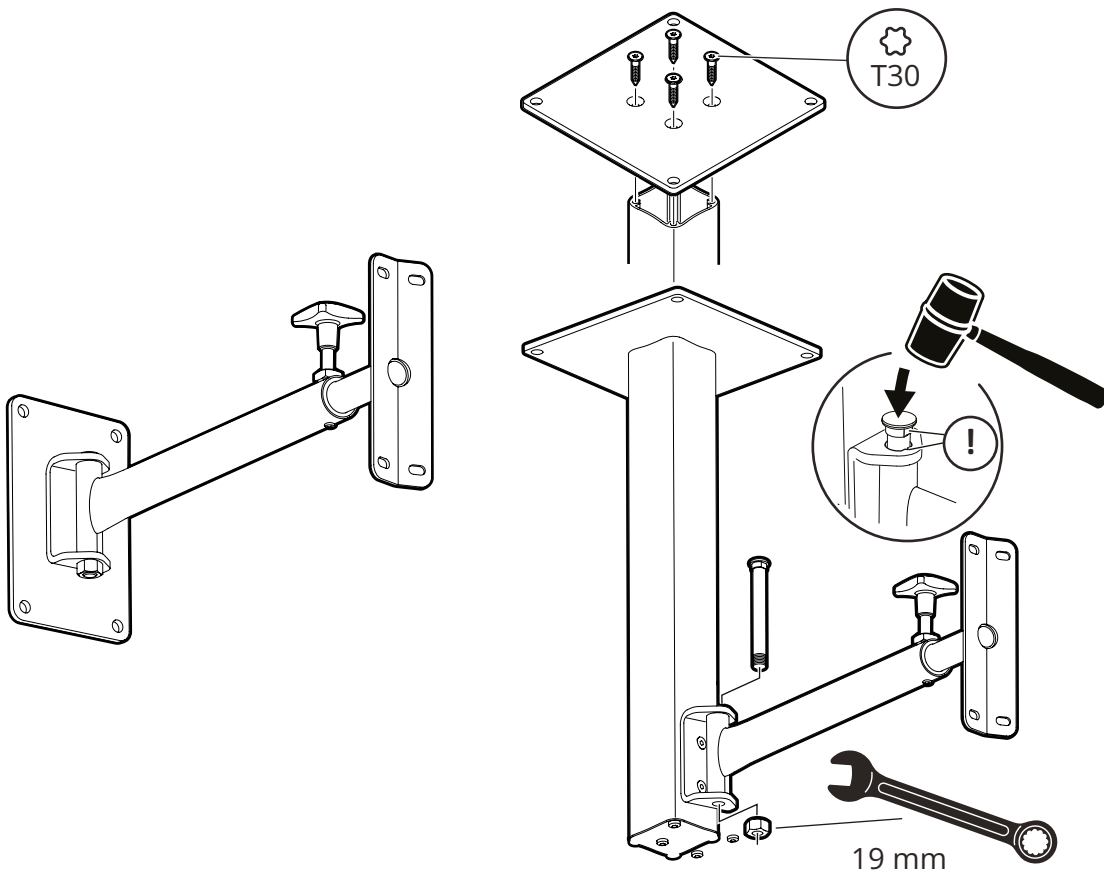

2

3

4

The **MOVEX** product range includes Extraction Arms · Vehicle Exhaust Extraction · Fans · Filters · Controls · Workshop Equipment

MOVEX

104 Commerce Drive, Suit C, NORTHAMPTON, PA 19067, USA · Tel 610-440-0478 · info@movexinc.com · www.movexinc.com