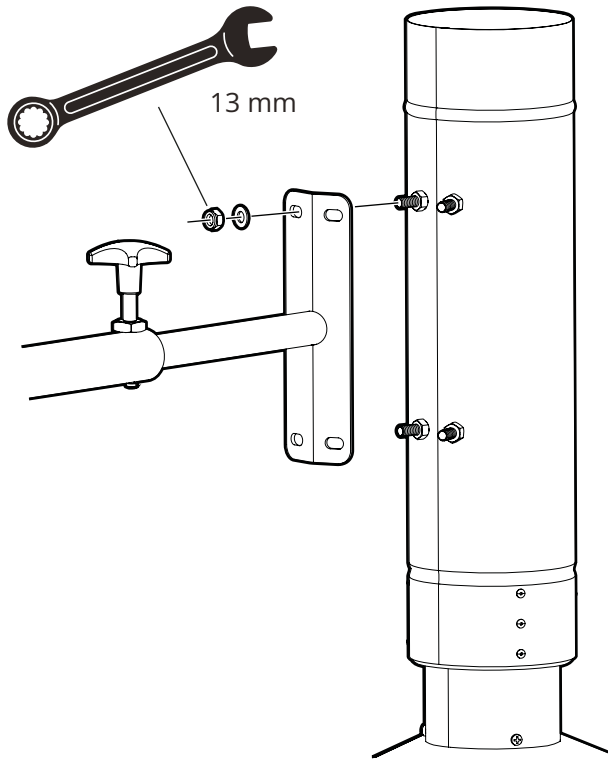

2

3

4

The **MOVEX** product range includes Extraction Arms · Vehicle Exhaust Extraction · Fans · Filters · Controls · Workshop Equipment

MOVEX

104 Commerce Drive, Suit C, NORTHAMPTON, PA 19067, USA · Tel 610-440-0478 · info@movexinc.com · www.movexinc.com