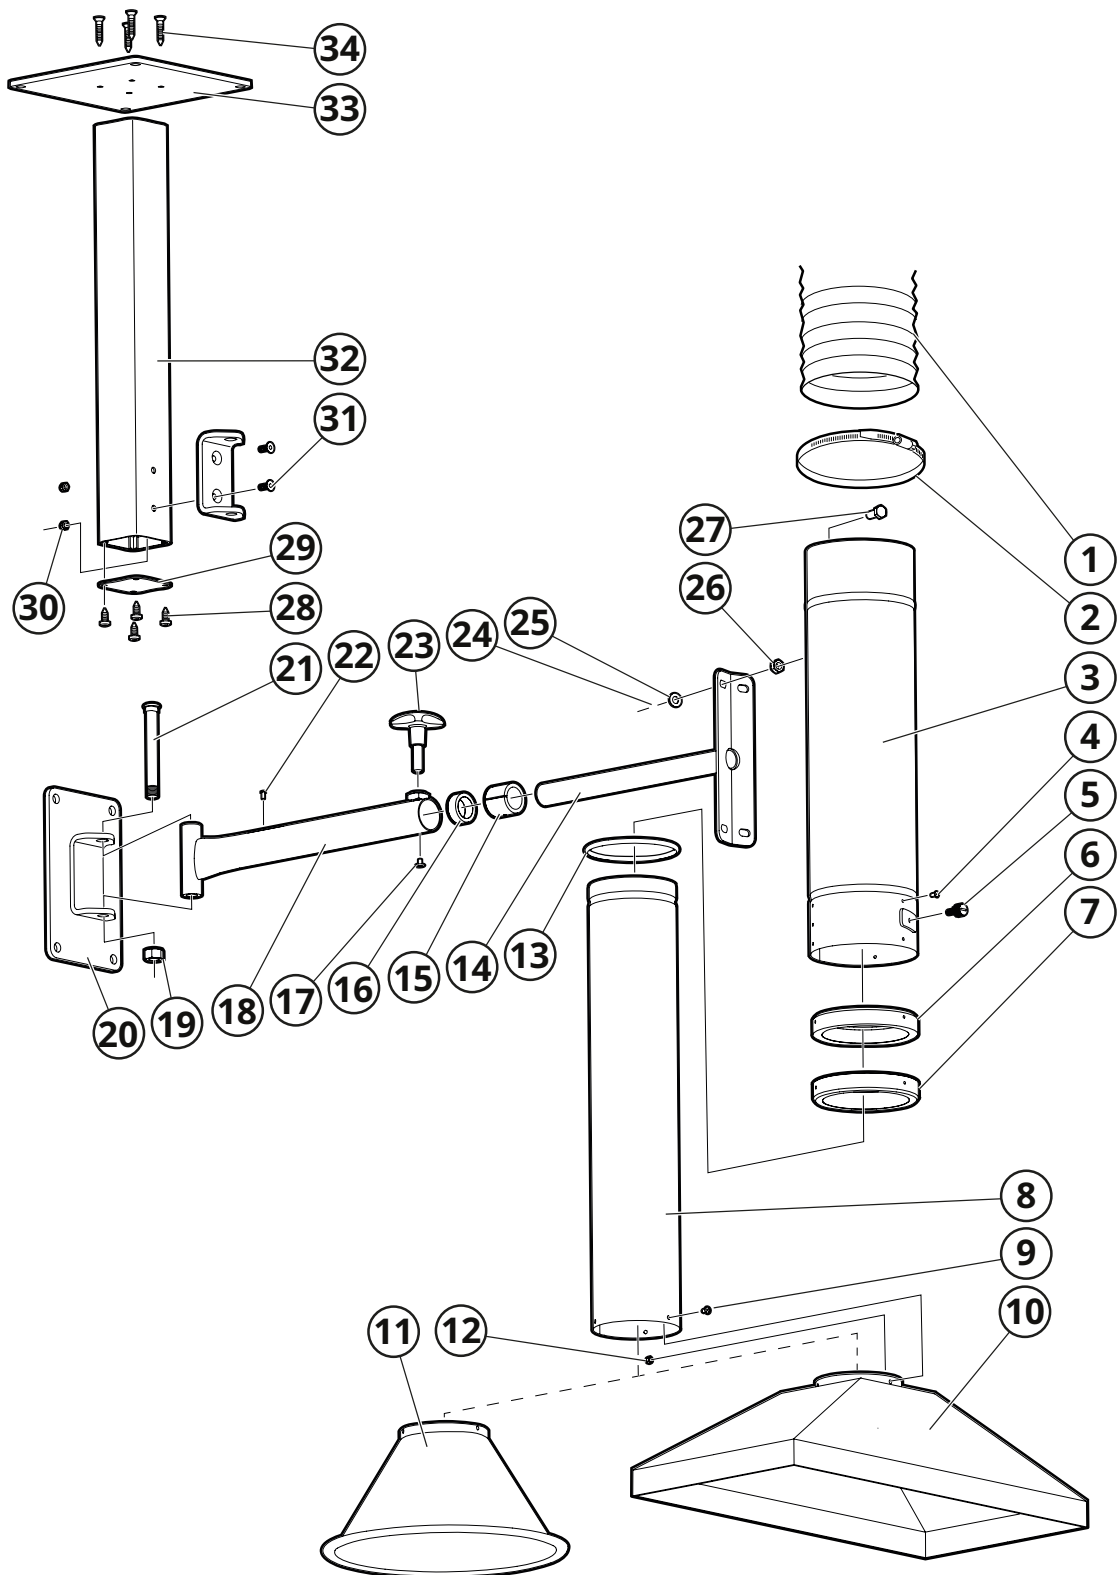

2

3

4

The **MOVEX** product range includes Extraction Arms · Vehicle Exhaust Extraction · Fans · Filters · Controls · Workshop Equipment

MOVEX

104 Commerce Drive, Suit C, NORTHAMPTON, PA 19067, USA · Tel 610-440-0478 · info@movexinc.com · www.movexinc.com