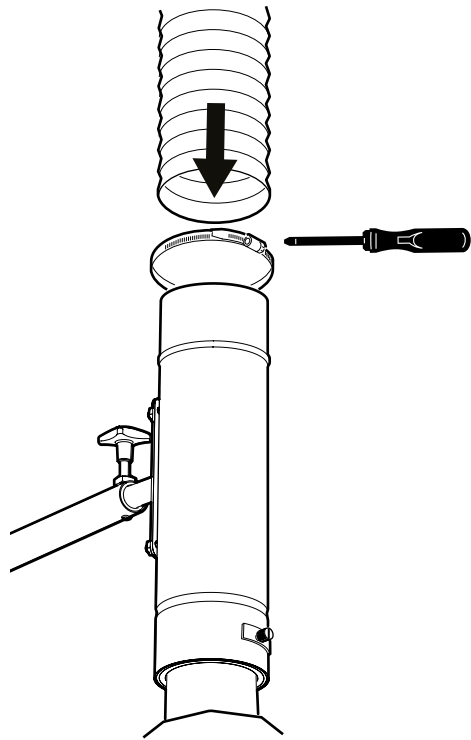

2

3

4

The **MOVEX** product range includes Extraction Arms · Vehicle Exhaust Extraction · Fans · Filters · Controls · Workshop Equipment

MOVEX

104 Commerce Drive, Suit C, NORTHAMPTON, PA 19067, USA · Tel 610-440-0478 · info@movexinc.com · www.movexinc.com