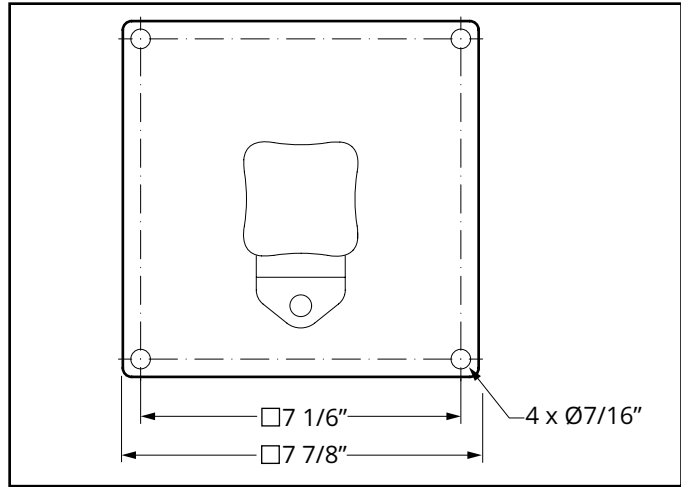

2

3

4

The **MOVEX** product range includes Extraction Arms · Vehicle Exhaust Extraction · Fans · Filters · Controls · Workshop Equipment

MOVEX

104 Commerce Drive, Suit C, NORTHAMPTON, PA 19067, USA · Tel 610-440-0478 · info@movexinc.com · www.movexinc.com