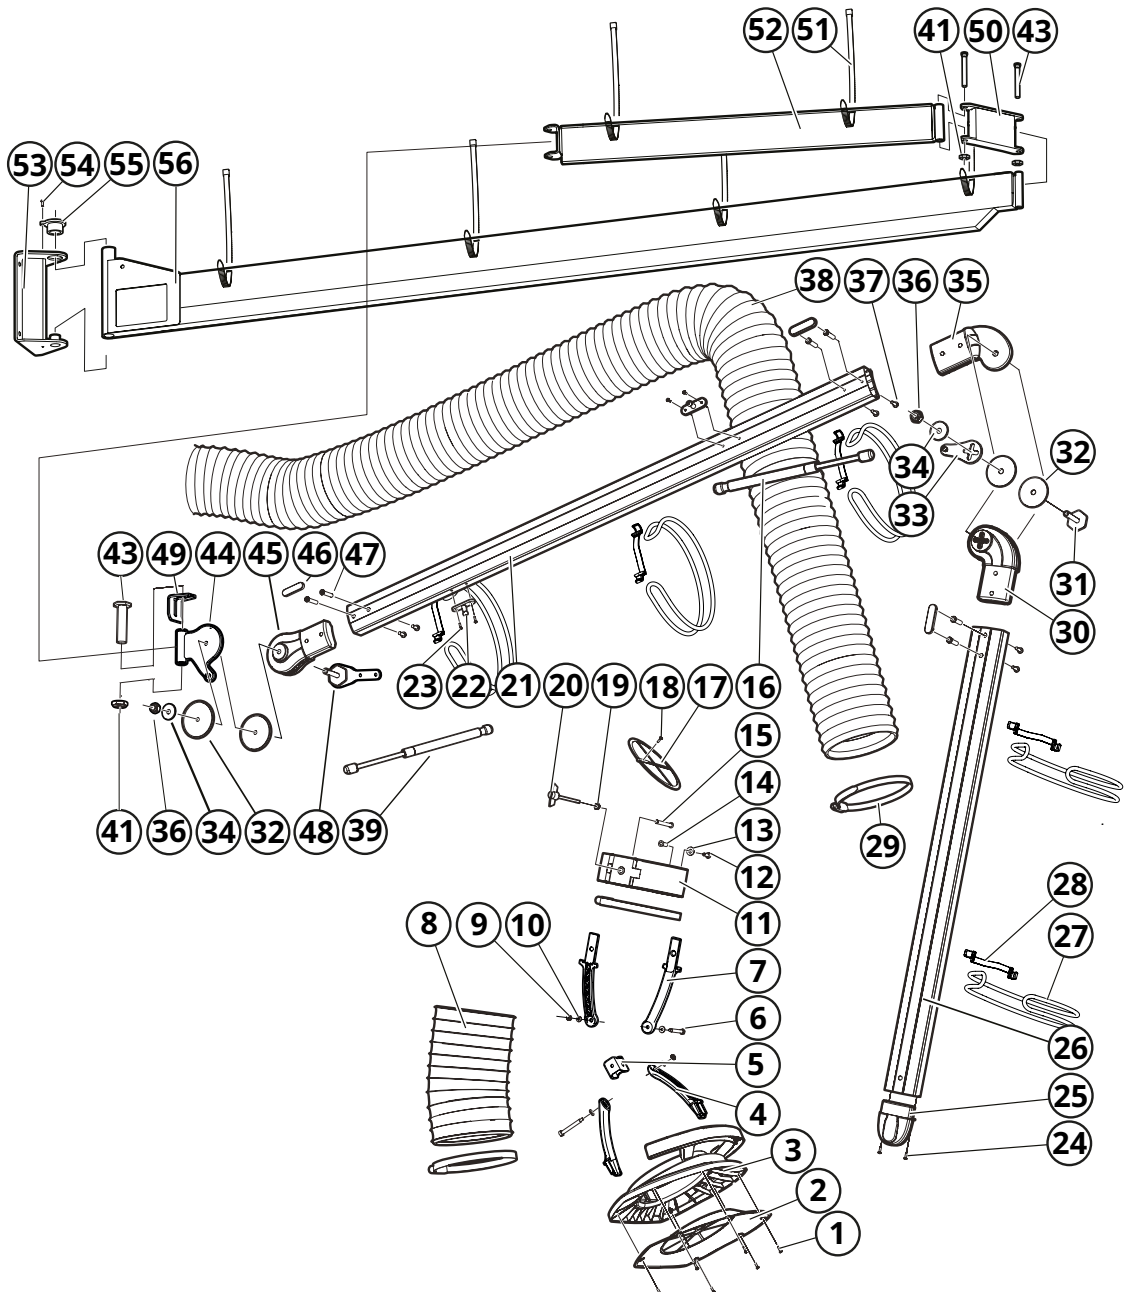

PR 5000/7000

MOVEX

PURE ADVANTAGE

EXTRACTION ARMS · VEHICLE EXHAUST EXTRACTION · FANS · FILTERS · CURTAINS · CONTROLS

MOVEX