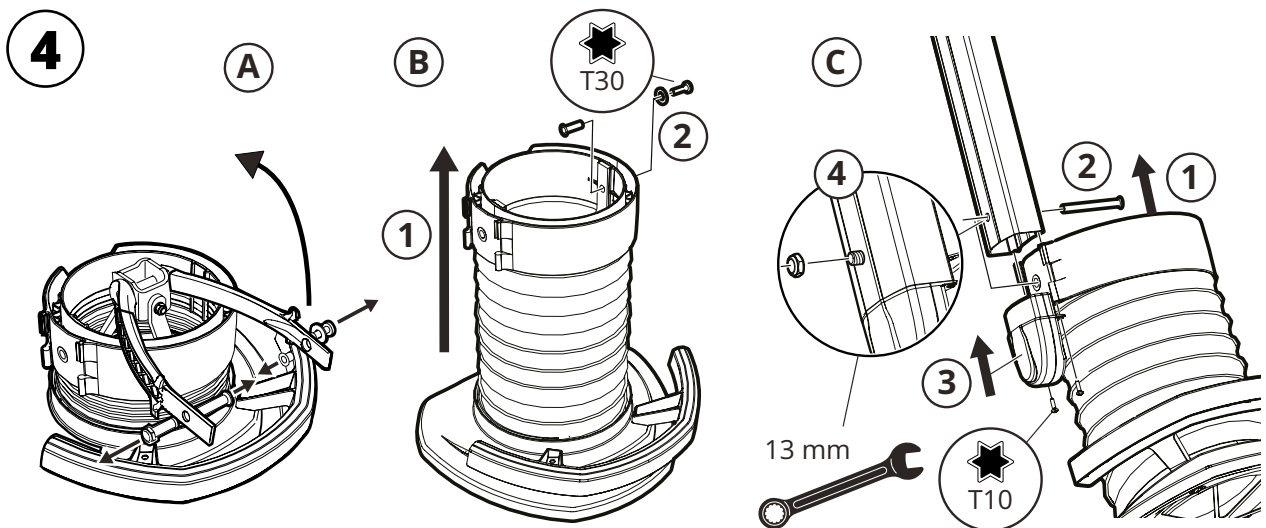

PR 5000/7000

MOVEX

PURE ADVANTAGE

EXTRACTION ARMS · VEHICLE EXHAUST EXTRACTION · FANS · FILTERS · CURTAINS · CONTROLS

MOVEX