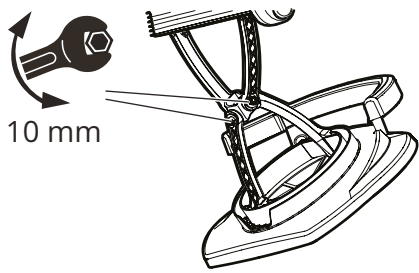

PR 5000/7000

MOVEX

PURE ADVANTAGE

EXTRACTION ARMS · VEHICLE EXHAUST EXTRACTION · FANS · FILTERS · CURTAINS · CONTROLS

MOVEX