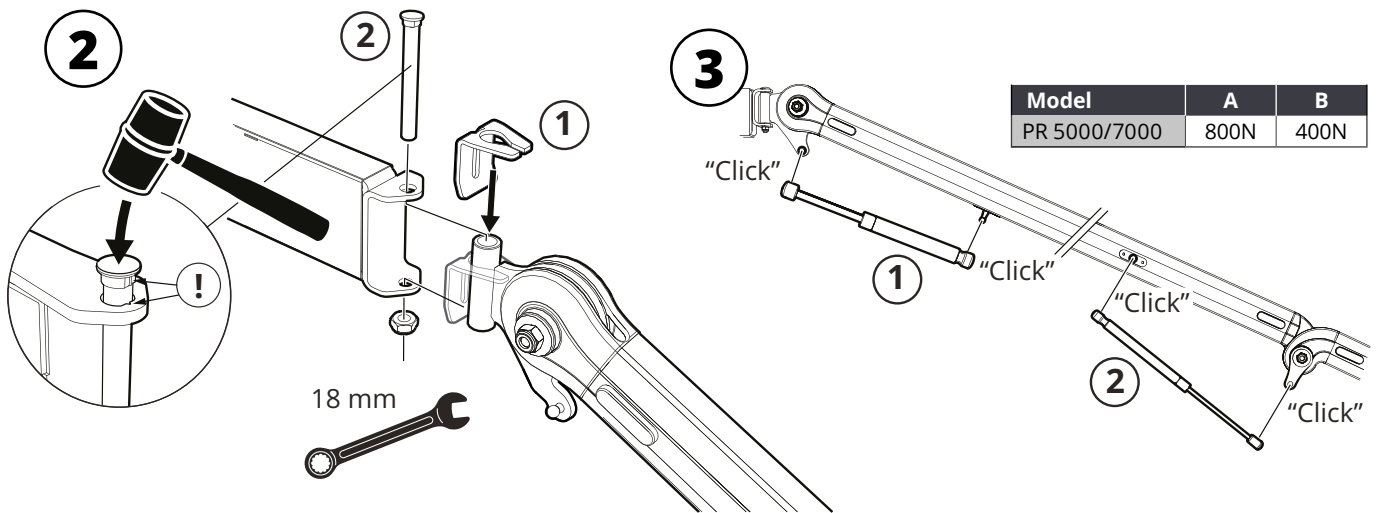

PR 5000/7000

MOVEX

PURE ADVANTAGE

EXTRACTION ARMS · VEHICLE EXHAUST EXTRACTION · FANS · FILTERS · CURTAINS · CONTROLS

MOVEX