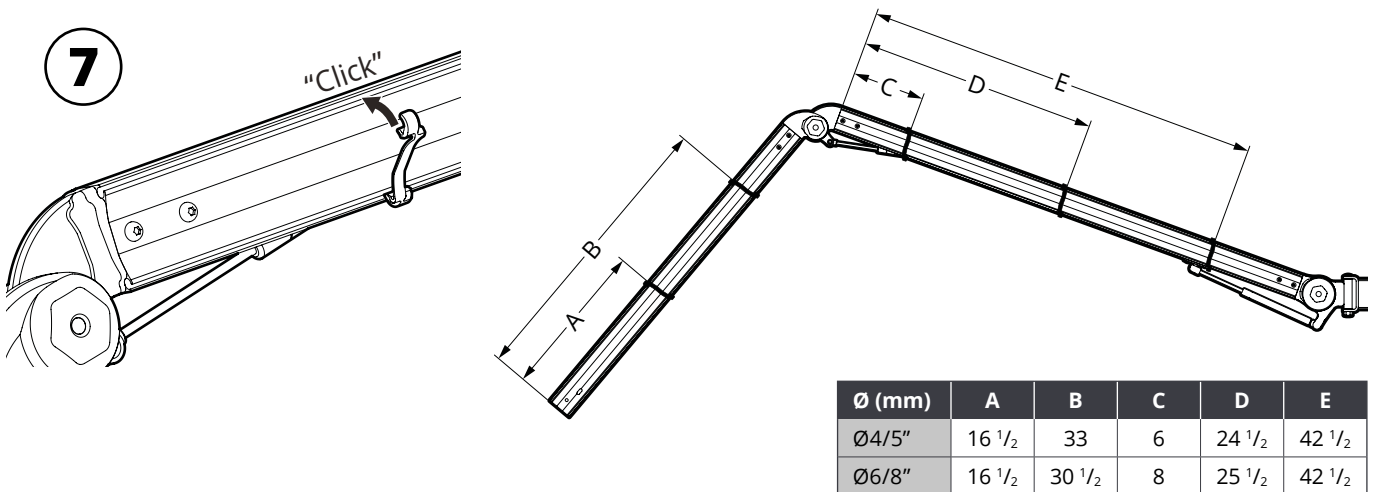

PR 5000/7000

MOVEX

PURE ADVANTAGE

EXTRACTION ARMS · VEHICLE EXHAUST EXTRACTION · FANS · FILTERS · CURTAINS · CONTROLS

MOVEX