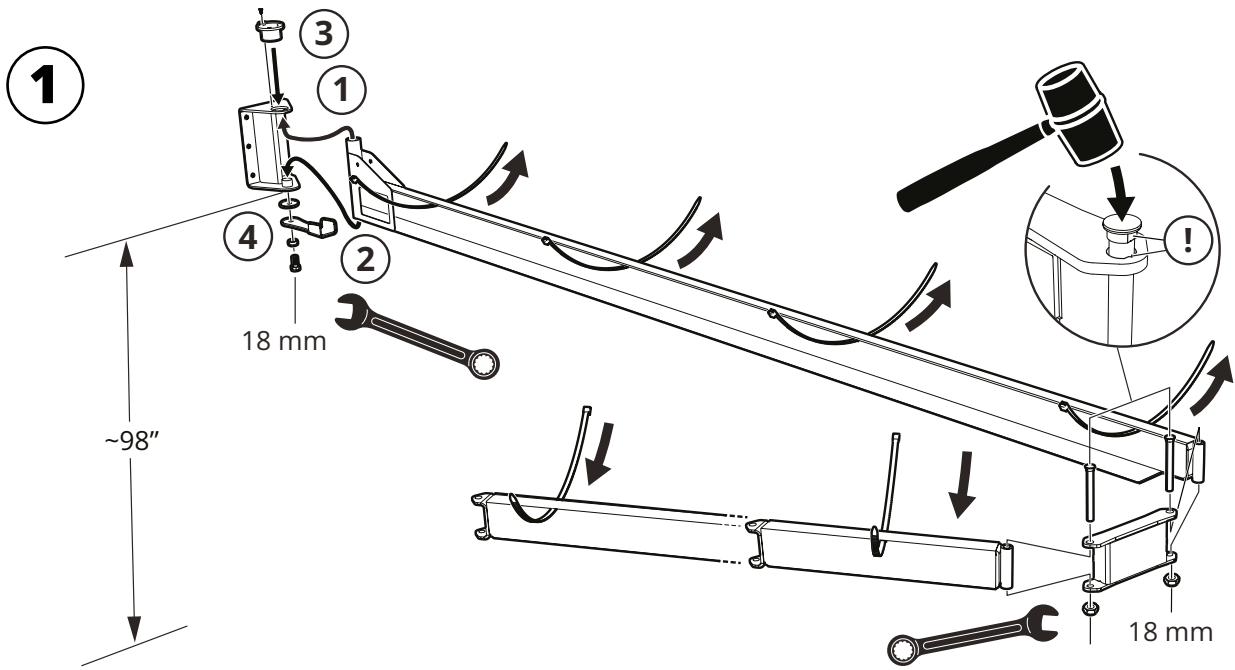

PR 5000/7000

MOVEX

PURE ADVANTAGE

EXTRACTION ARMS · VEHICLE EXHAUST EXTRACTION · FANS · FILTERS · CURTAINS · CONTROLS

MOVEX