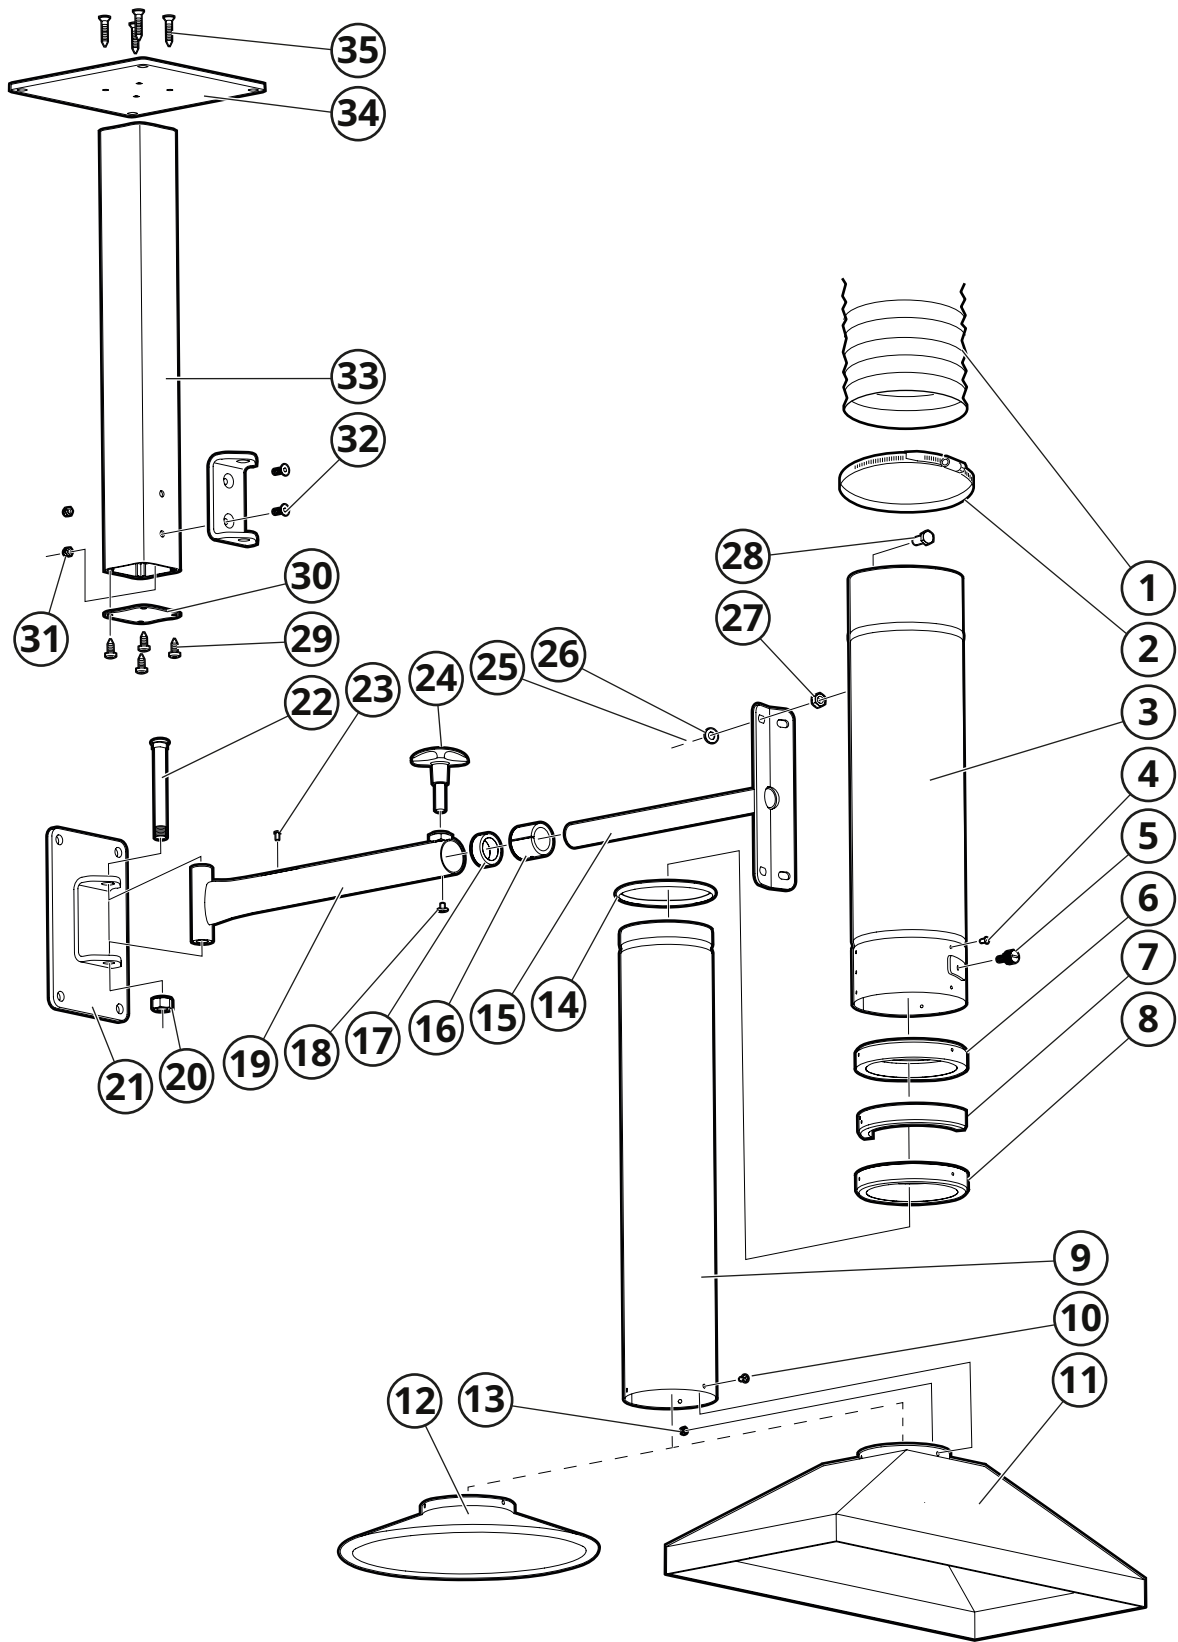

MEX AA

1

MEX AAR/AAF

MEX + TIX A

≤ Ø 7/16"

2

3

4

EXTRACTION ARMS • VEHICLE EXHAUST EXTRACTION • FANS • FILTERS • CURTAINS • CONTROLS

MOVEX

104 Commerce Drive, Suit C, NORTHAMPTON, PA 19067, USA • Tel 610-440-0478 • info@movexinc.com • www.movexinc.com