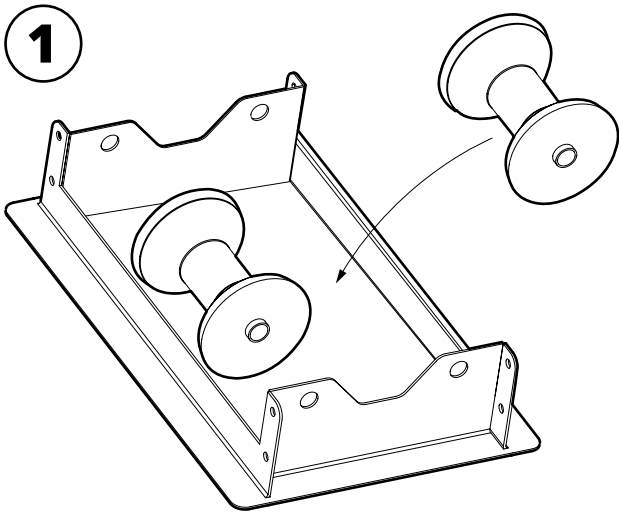

AGR-100

EXTRACTION ARMS · VEHICLE EXHAUST EXTRACTION · FANS · FILTERS · CURTAINS · CONTROLS

MOVEX

104 Commerce Drive, Suit C, NORTHAMPTON, PA 19067, USA · Tel 610-440-0478 · info@movexinc.com · www.movexinc.com