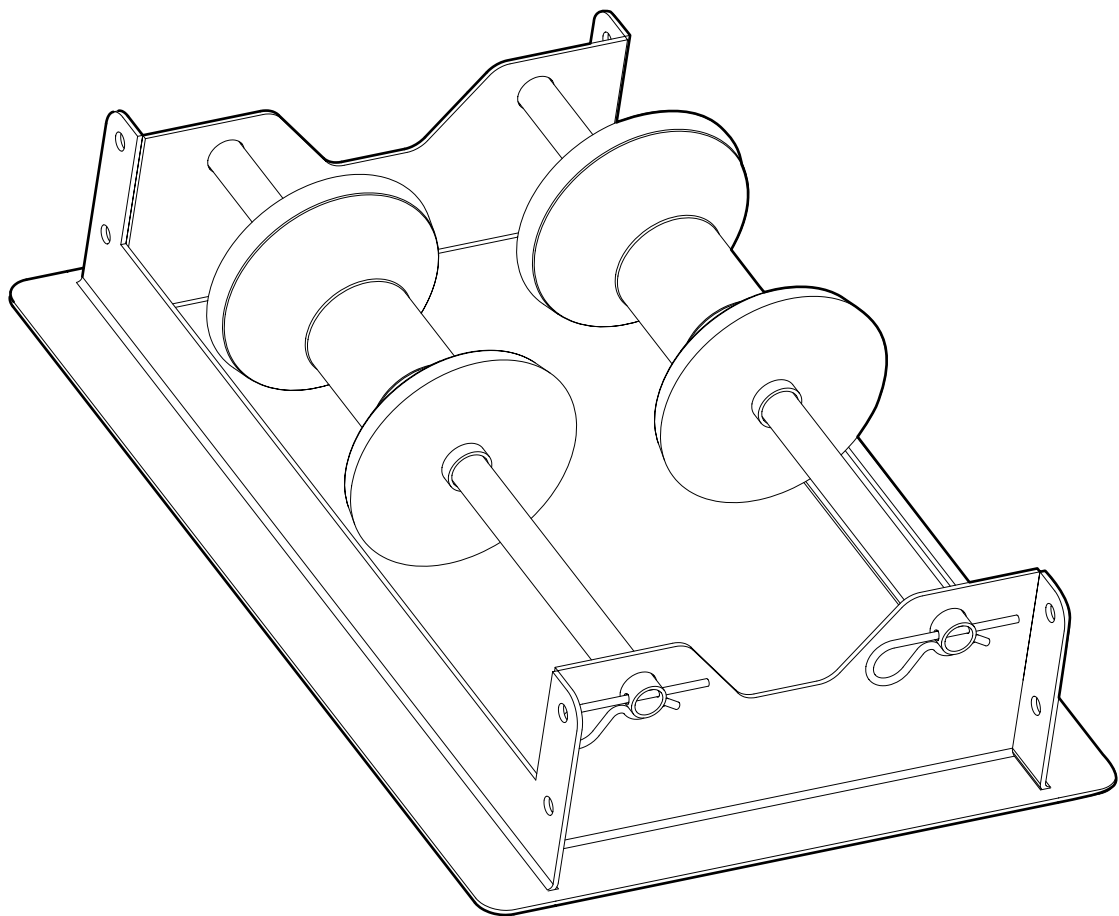

AGR-100

EXTRACTION ARMS · VEHICLE EXHAUST EXTRACTION · FANS · FILTERS · CURTAINS · CONTROLS

MOVEX

104 Commerce Drive, Suit C, NORTHAMPTON, PA 19067, USA · Tel 610-440-0478 · info@movexinc.com · www.movexinc.com