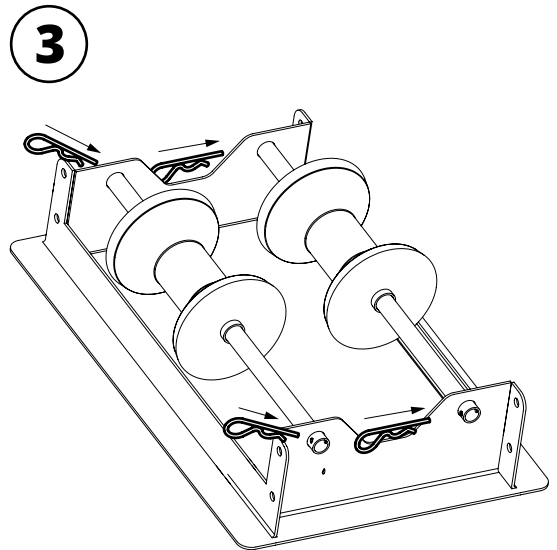

AGR-100

EXTRACTION ARMS · VEHICLE EXHAUST EXTRACTION · FANS · FILTERS · CURTAINS · CONTROLS

MOVEX

104 Commerce Drive, Suit C, NORTHAMPTON, PA 19067, USA · Tel 610-440-0478 · info@movexinc.com · www.movexinc.com