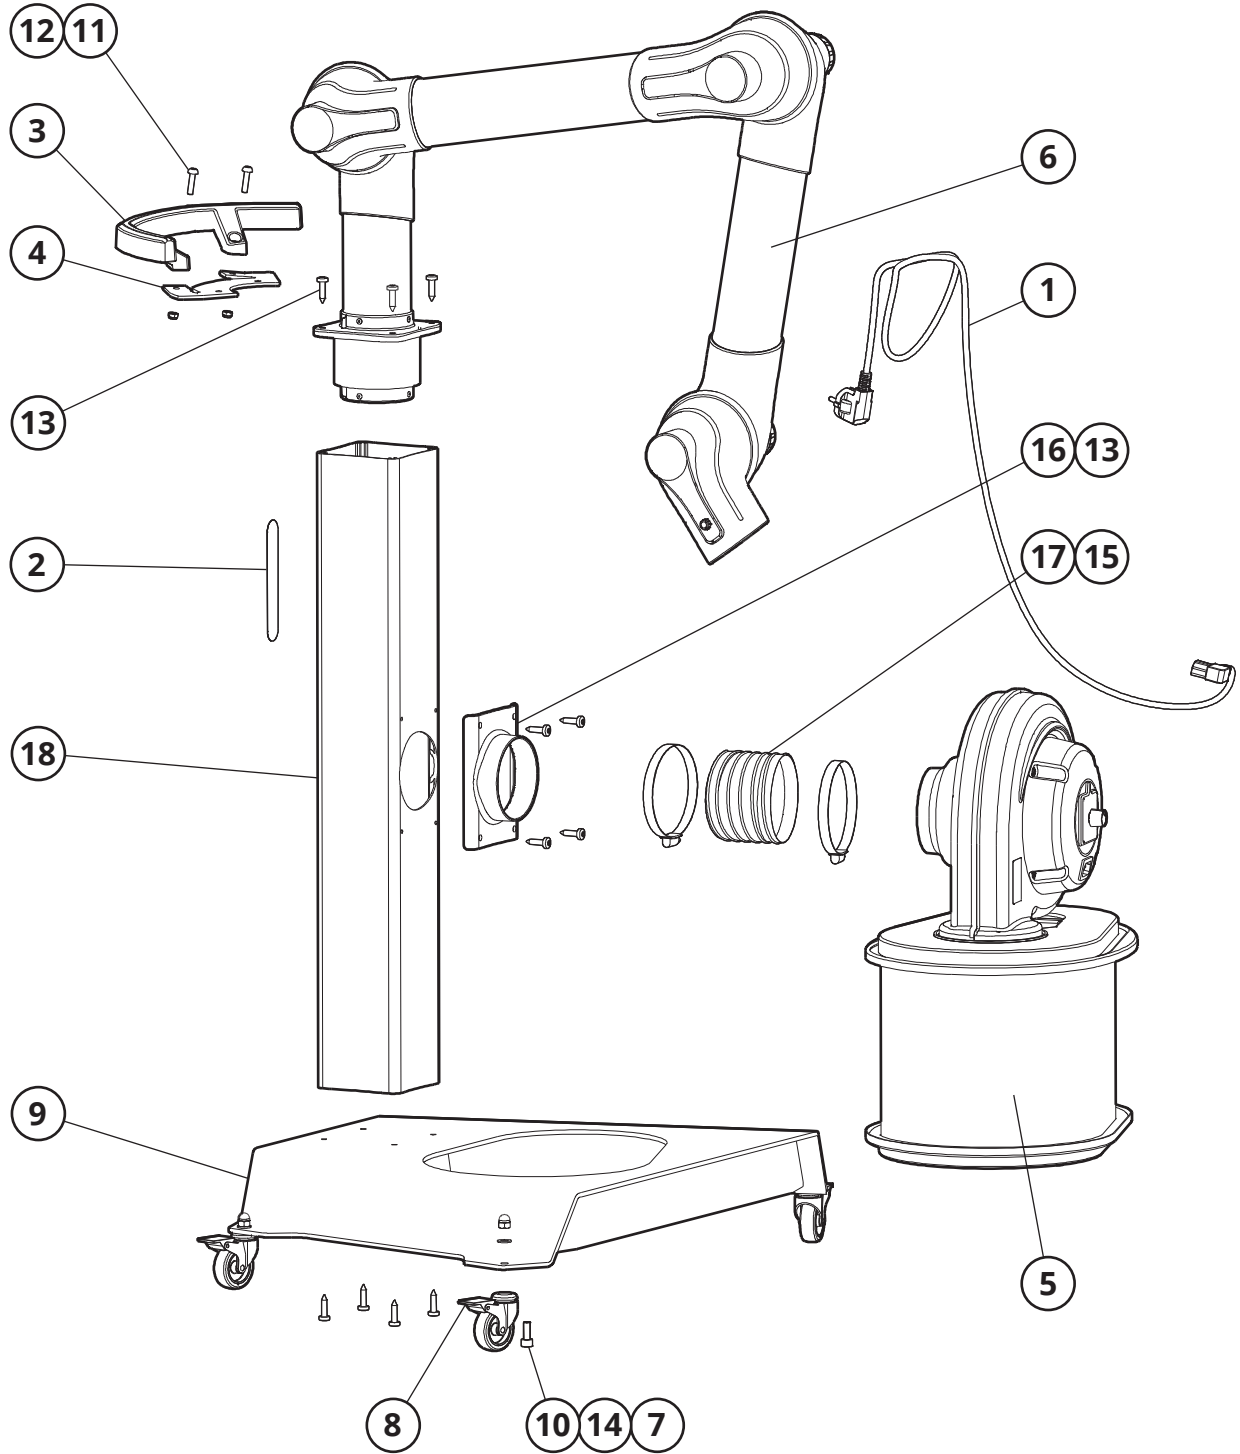

LFK

Mounted on LF TR

MOVEX

PURE ADVANTAGE

BOM-list

LFK mounted on LF TR - BOM-LIST			
Nr.	Art.nr	Pcs	Description
1	115622	1	CABLE
2	114163	1	DECAL MOVEX
3	100-5865A	1	HANDLE
4	111742	1	HANDLE BRACKET
5	111704	1	LF
6	102352	1	MEB
7	9965181	4	NUT
8	111741	4	SWIVEL CASTOR
9	111746	1	TROLLEY PLATE
10	9922326	4	SCREW
11	100470	2	SCREW
12	100106	2	LOCKING NUT
13	102076	12	SCREW
14	9903861	4	WASHER
15	137163	2	HOSE CLAMP
16	101335	1	MTI SPIGOT
17	111749	1	HOSE
18	111743	1	TUBE

The **MOVEX** product range includes Extraction Arms · Vehicle Exhaust Extraction · Fans · Filters · Controls · Workshop Equipment

MOVEX